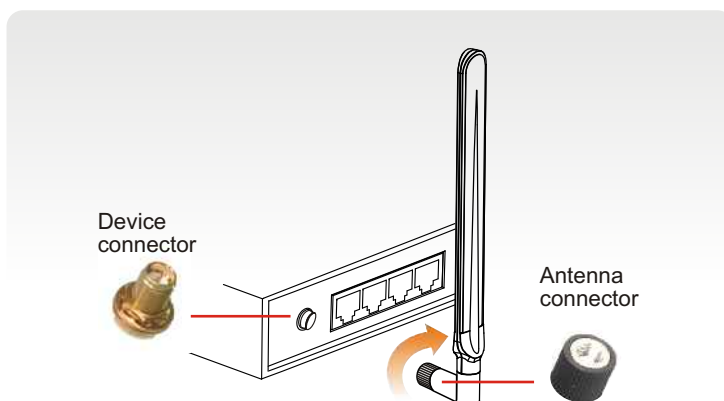

Installation Diagram