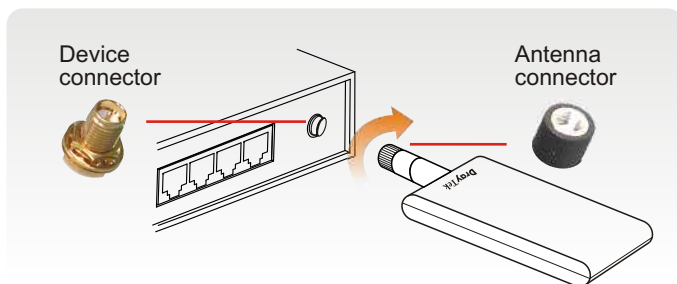

Installation Diagram